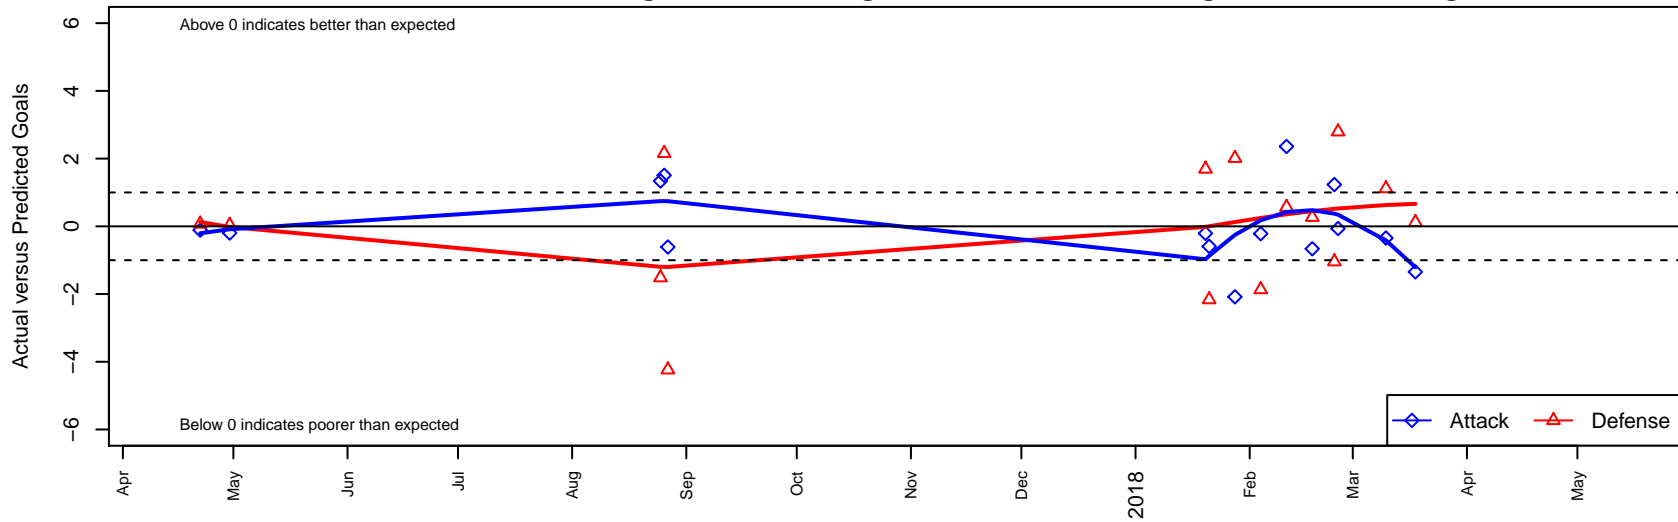

GPS Newberg B03

, OR
 B03 total strength=1084
 attack=3.64 defense=1.97
 spr league = PTT Win B03 Div 2

alt names used:
 GPS Newberg
 IFC 03B GPS Newberg

Venues played:
 2016 Spr OYS B03 Division 2 White
 2017 Chinook Cup U15
 2017 PTT Winter B03 Division 2

GPS Newberg B03
 Dots are actual minus expected GF (blue circles) and GA (red triangles).
 Blue line is smoothed change in attack strength. Red is smoothed change in defense strength.

**attack and defense variance (black dot)
relative to other teams
and top 10 in region**